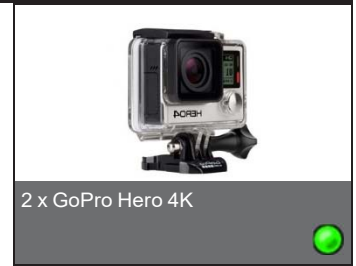

Audiovisual Workshop OK26

Video Camera