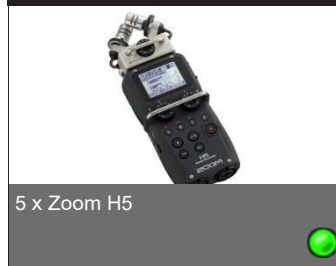

Sound Recorder